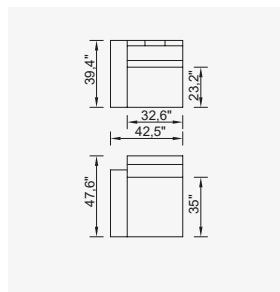

air cavalli

- Bed feature (DSS mechanism)
- Extended seats in depth (DSS mechanism)
- 35 density high-resilient seat foam
- HYPER sponge on the back
- Frame strengthened with ply-Wooden
(10 year warranty compliance with European norms)
- Modular stucture provides unlimited options
- Seating height 16.5"
- Sofa height 33.4"

Arm Module (Left)

Arm Module (Right)

Corner Module

Inter Angled Module

Inter Module

Inter Module Without Back

Relaxing Module (Left)

Relaxing Module (Right)