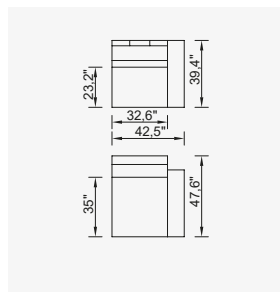

air cavalli

- Bed feature (DSS mechanism)
- Extended seats in depth (DSS mechanism)
- 35 density high-resilient seat foam
- HYPER sponge on the back
- Frame strengthened with ply-Wooden
(10 year warranty compliance with European norms)
- Modular stucture provides unlimited options
- Seating height 16.5"
- Sofa height 33.4"

Arm Module (Left)

Arm Module (Right)

Corner Module

Inter Angled Module

Inter Module

Inter Module Without Back

Relaxing Module (Left)

Relaxing Module (Right)