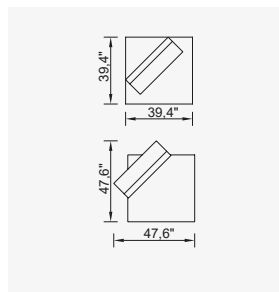

air cavalli

- Bed feature (DSS mechanism)
- Extended seats in depth (DSS mechanism)
- 35 density high-resilient seat foam
- HYPER sponge on the back
- Frame strengthened with ply-Wooden
(10 year warranty compliance with European norms)
- Modular stucture provides unlimited options
- Seating height 16.5"
- Sofa height 33.4"

Arm Module (Left)

Arm Module (Right)

Corner Module

Inter Angled Module

Inter Module

Inter Module Without Back

Relaxing Module (Left)

Relaxing Module (Right)