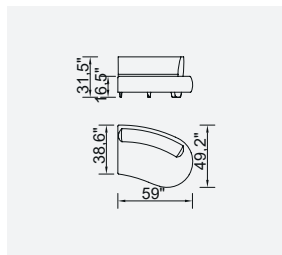

Curved Module (Right)