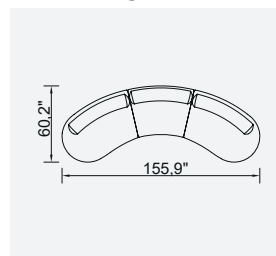

bon bon

- 35 density HR session sponge + 32 density Flexi session foam
- Being a bed feature (DSS mechanism)
- Deepening session (DSS mechanism)
- Plywood Frame (European Standard-10years warranty)
- Option possibilities thanks to its modular structure
- Seat height 16.5"
- Seat height 31.4"

Wooden Based Color

Large Sofa