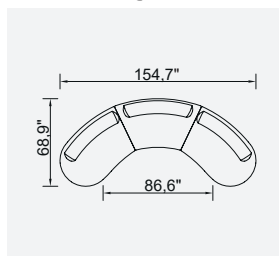

bon bon

- 35 density HR session sponge + 32 density Flexi session foam
- Being a bed feature (DSS mechanism)
- Deepening session (DSS mechanism)
- Plywood Frame (European Standard-10years warranty)
- Option possibilities thanks to its modular structure
- Seat height 16.5"
- Seat height 31.4"

Wooden Based Color

Long Sofa