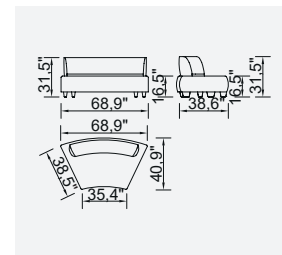

bon bon

- 35 density HR session sponge + 32 density Flexi session foam
- Being a bed feature (DSS mechanism)
- Deepening session (DSS mechanism)
- Plywood Frame (European Standard-10years warranty)
- Option possibilities thanks to its modular structure
- Seat height 16.5"
- Seat height 31.4"

Wooden Based Color

Curved Module (Left)

Curved Module (Right)

C Module

Pouf

C Corner Module

2 Sofa

4 Sofa