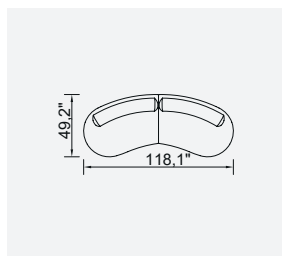

bon bon

- 35 density HR session sponge + 32 density Flexi session foam
- Being a bed feature (DSS mechanism)
- Deepening session (DSS mechanism)
- Plywood Frame (European Standard-10years warranty)
- Option possibilities thanks to its modular structure
- Seat height 16.5"
- Seat height 31.4"

Wooden Based Color

Curved Module (Left)

Curved Module (Right)

C Module

Pouf

C Corner Module

2 Sofa

4 Sofa