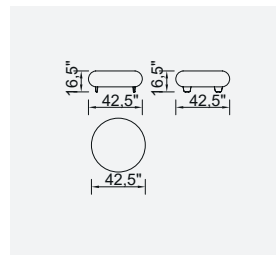

bon bon

- 35 density HR session sponge + 32 density Flexi session foam
- Being a bed feature (DSS mechanism)
- Deepening session (DSS mechanism)
- Plywood Frame (European Standard-10years warranty)
- Option possibilities thanks to its modular structure
- Seat height 16.5"
- Seat height 31.4"

Wooden Based Color

Pouf