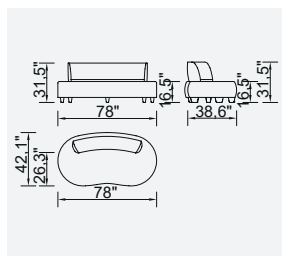

bon bon

- 35 density HR session sponge + 32 density Flexi session foam
- Being a bed feature (DSS mechanism)
- Deepening session (DSS mechanism)
- Plywood Frame (European Standard-10years warranty)
- Option possibilities thanks to its modular structure
- Seat height 16.5"
- Seat height 31.4"

Wooden Based Color

Curved Module (Left)

Curved Module (Right)

C Module

Pouf

C Corner Module

2 Sofa

4 Sofa