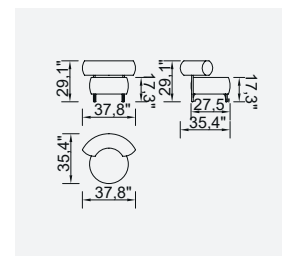

Bon Bon Armchair