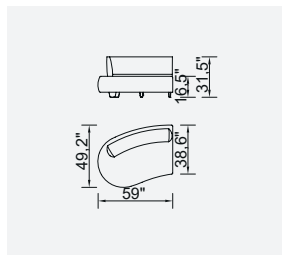

Curved Module (Left)