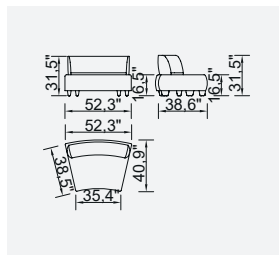

bon bon

- 35 density HR session sponge + 32 density Flexi session foam
- Being a bed feature (DSS mechanism)
- Deepening session (DSS mechanism)
- Plywood Frame (European Standard-10years warranty)
- Option possibilities thanks to its modular structure
- Seat height 16.5"
- Seat height 31.4"

Wooden Based Color

Curved Module (Left)

Curved Module (Right)

C Module

Pouf

C Corner Module

2 Sofa

4 Sofa