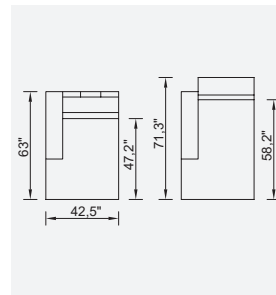

Relaxing Module (Left)