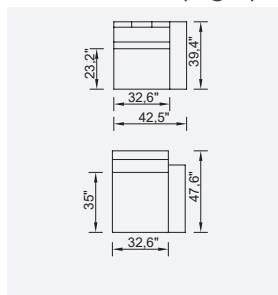

cavalli

- Bed feature (DSS mechanism)
- Extended seats in depth (DSS mechanism)
- 35 density high-resilient seat foam
- HYPER sponge on the back
- Frame strengthened with ply-Wooden
(10 year warranty compliance with European norms)
- Modular stucture provides unlimited options
- Seating height 16.5"
- Sofa height 33.4"

Arm Module (Left)

Arm Module (Right)

Corner Module

Inter Angled Module

Angled Module (Left)

Angled Module (Right)

Inter Module

Pouf