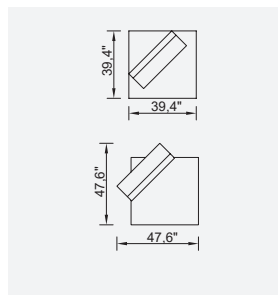

cavalli

- Bed feature (DSS mechanism)
- Extended seats in depth (DSS mechanism)
- 35 density high-resilient seat foam
- HYPER sponge on the back
- Frame strengthened with ply-Wooden
(10 year warranty compliance with European norms)
- Modular stucture provides unlimited options
- Seating height 16.5"
- Sofa height 33.4"

Arm Module (Left)

Arm Module (Right)

Corner Module

Inter Angled Module

Angled Module (Left)

Angled Module (Right)

Inter Module

Pouf