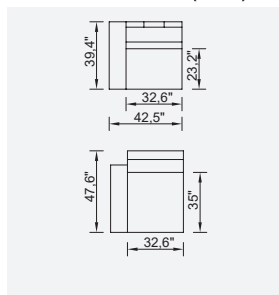

cavalli

- Bed feature (DSS mechanism)
- Extended seats in depth (DSS mechanism)
- 35 density high-resilient seat foam
- HYPER sponge on the back
- Frame strengthened with ply-Wooden
(10 year warranty compliance with European norms)
- Modular stucture provides unlimited options
- Seating height 16.5"
- Sofa height 33.4"

Arm Module (Left)

Arm Module (Right)

Corner Module

Inter Angled Module

Angled Module (Left)

Angled Module (Right)

Inter Module

Pouf