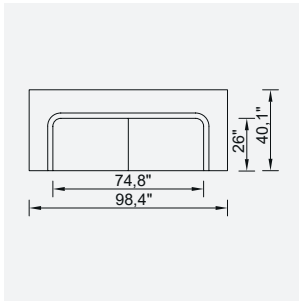

Metal Leg
Color

RAL 9005
BLACK

4 Sofa