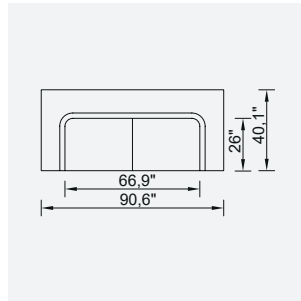

new castle

- 35 density high-resilient seat foam
- Frame strengthened with ply-Wooden (10 year warranty compliance with European norms)
- Seating height 15.7"
- Sofa height 29.1"

Metal Leg
Color

RAL 9005
BLACK

3 Sofa