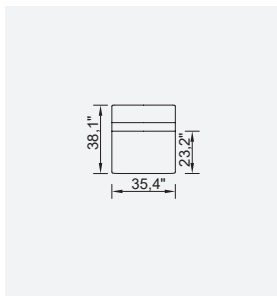

# valencia

- 35 density high-resilient seat foam
- HYPER sponge on the back
- Frame strengthened with ply-Wooden  
( 10 year warranty compliance with European norms )
- Modular structure provides unlimited options
- Seating height 15.7"
- Sofa height 29.9"

Metal Leg  
Color

RAL 9005  
BLACK

90 Arm Module  
(Left)

90 Arm Module  
(Right)

105 Arm Module  
(Left)

105 Arm Module  
(Right)

Relaxing Module  
(Left-Right)

Inter Module