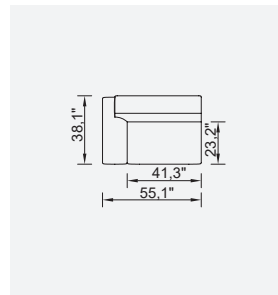

# valencia

- 35 density high-resilient seat foam
- HYPER sponge on the back
- Frame strengthened with ply-Wooden  
( 10 year warranty compliance with European norms )
- Modular structure provides unlimited options
- Seating height 15.7"
- Sofa height 29.9"

Metal Leg  
Color

RAL 9005  
BLACK

90 Arm Module  
(Left)

90 Arm Module  
(Right)

105 Arm Module  
(Left)

105 Arm Module  
(Right)

Relaxing Module  
(Left-Right)

Inter Module