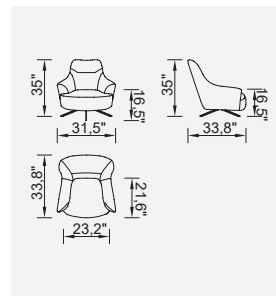

Piri Armchair

OPTION 4