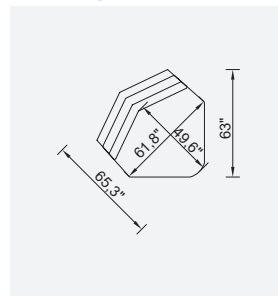

Living Area Module

OPTION 3