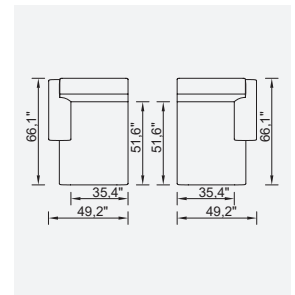

# valencia

- 35 density high-resilient seat foam
- HYPER sponge on the back
- Frame strengthened with ply-Wooden  
( 10 year warranty compliance with European norms )
- Modular structure provides unlimited options
- Seating height 15.7"
- Sofa height 29.9"

Metal Leg  
Color

RAL 9005  
BLACK

90 Arm Module  
(Left)

90 Arm Module  
(Right)

105 Arm Module  
(Left)

105 Arm Module  
(Right)

Relaxing Module  
(Left-Right)

Inter Module