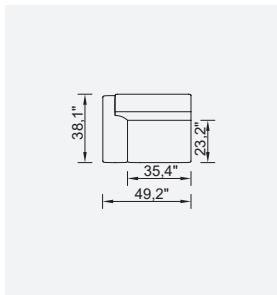

# valencia

- 35 density high-resilient seat foam
- HYPER sponge on the back
- Frame strengthened with ply-Wooden  
( 10 year warranty compliance with European norms )
- Modular structure provides unlimited options
- Seating height 15.7"
- Sofa height 29.9"

Metal Leg  
Color

RAL 9005  
BLACK

90 Arm Module  
(Left)

90 Arm Module  
(Right)

105 Arm Module  
(Left)

105 Arm Module  
(Right)

Relaxing Module  
(Left-Right)

Inter Module