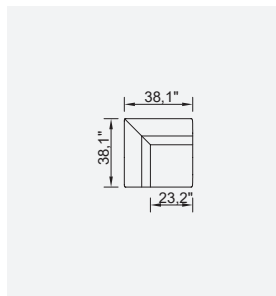

Corner Module

OPTION 2