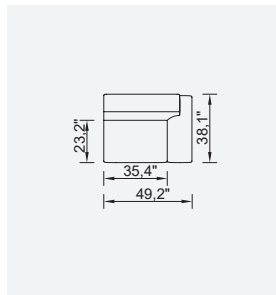

# valencia

- 35 density high-resilient seat foam
- HYPER sponge on the back
- Frame strengthened with ply-Wooden  
( 10 year warranty compliance with European norms )
- Modular structure provides unlimited options
- Seating height 15.7"
- Sofa height 29.9"

Metal Leg  
Color

RAL 9005  
BLACK

90 Arm Module  
(Left)

90 Arm Module  
(Right)

105 Arm Module  
(Left)

105 Arm Module  
(Right)

Relaxing Module  
(Left-Right)

Inter Module