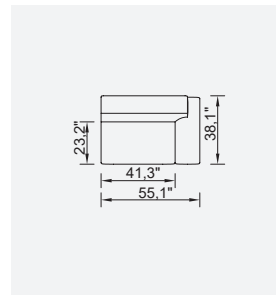

# valencia

- 35 density high-resilient seat foam
- HYPER sponge on the back
- Frame strengthened with ply-Wooden  
( 10 year warranty compliance with European norms )
- Modular structure provides unlimited options
- Seating height 15.7"
- Sofa height 29.9"

Metal Leg  
Color

RAL 9005  
BLACK

90 Arm Module  
(Left)

90 Arm Module  
(Right)

105 Arm Module  
(Left)

105 Arm Module  
(Right)

Relaxing Module  
(Left-Right)

Inter Module